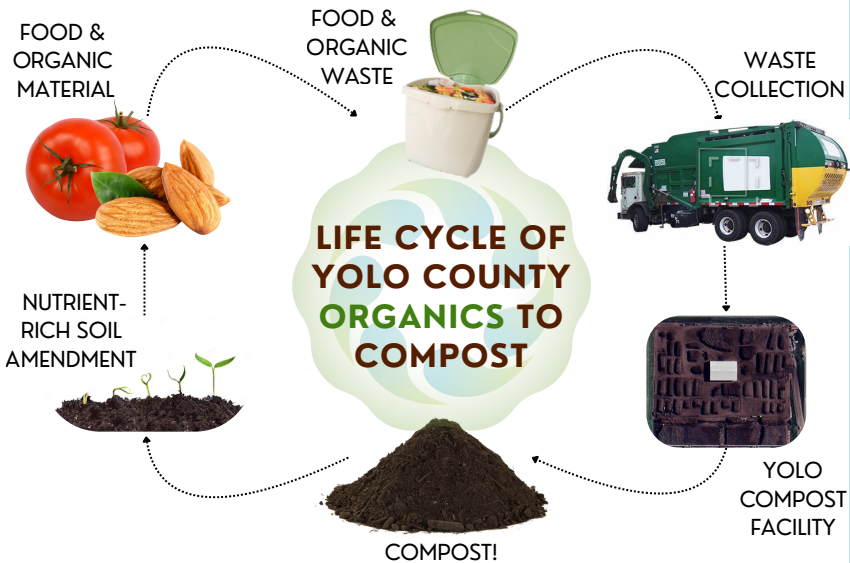

ORGANICS: HOW IT WORKS

*Bring a shovel, bags/buckets & proof of residency to:
Yolo County Central Landfill - 44090 County Road 28H, Woodland, CA 95776
Monday-Saturday 6:30am-4:00pm, Sunday 8:00am-4:00pm
OR Esparto Convenience Center - 27075 County Road 19A, Esparto, CA 95627
Wednesdays & Saturdays 9:30am-3:30pm